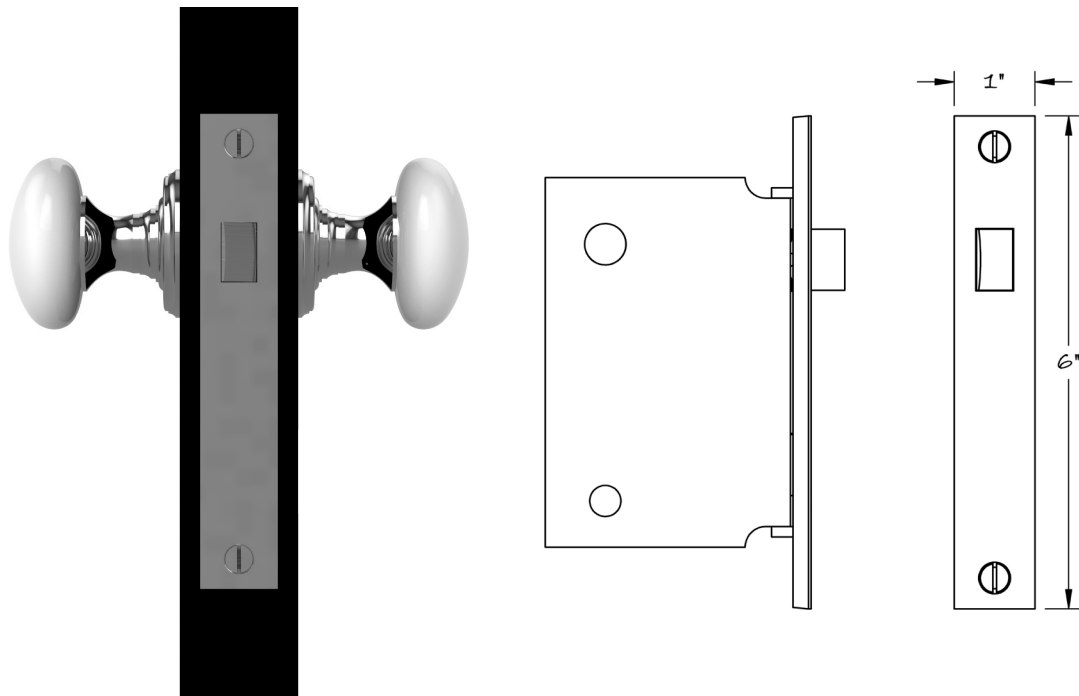

LOWE HARDWARE

No. 345

---

FULL MORTISE INTERIOR PASSAGE LOCK

*The Lowe #345 full mortise interior passage lock is available in 1-3/4", 2", 2-1/4", 2-1/2", and 2-3/4" backsets as standard. Custom sizes available upon request. This lock is typically used on interior doors of all sizes and can be configured at the factory to be used with knobs or levers. Supplied with strikeplate and dustbox, the faceplate is adjustable for beveled doors.*