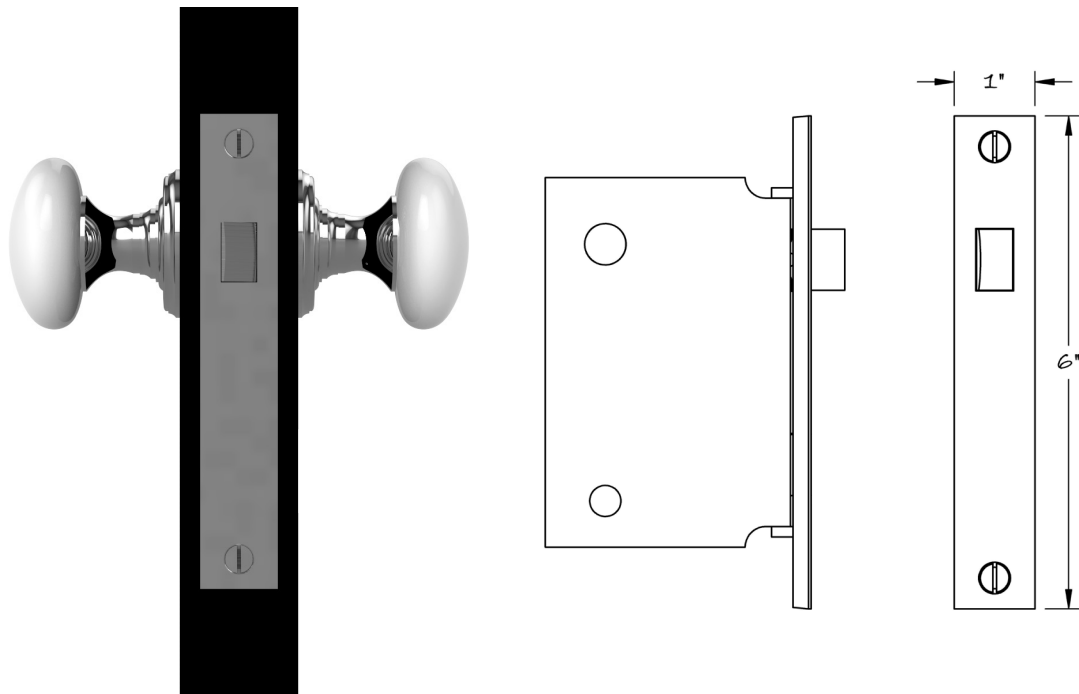

LOWE HARDWARE

No. 345

---

FULL MORTISE INTERIOR PASSAGE LOCK

*The Lowe #345 full mortise interior passage lock is available in 2", 2-1/4", 2-1/2", and 2-3/4" backsets as standard. Custom sizes available upon request. This lock is typically used on interior doors of all sizes and can be configured at the factory to be used with knobs or levers. Supplied with strikeplate and dustbox, the faceplate is adjustable for beveled doors.*