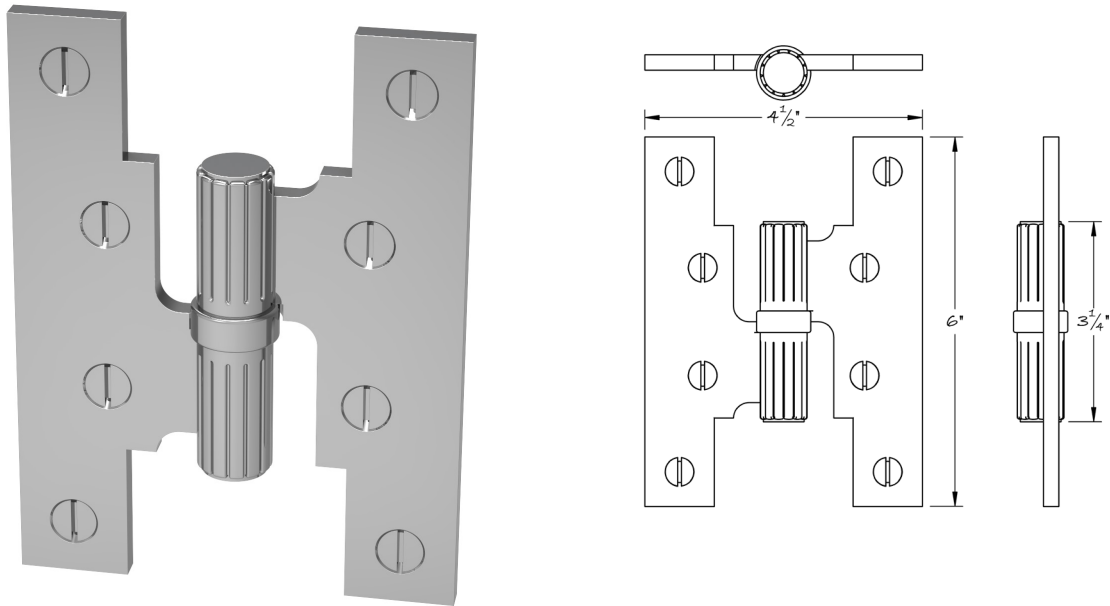

LOWE HARDWARE

No. 8307

*Available in all of our yacht quality finishes.*

• DESIGNED, MANUFACTURED & HAND FINISHED IN MAINE SINCE 1977 •

73 SPRING STREET NEW YORK, NY 10012 (212) 390-0660

WWW.LOWE-HARDWARE.COM