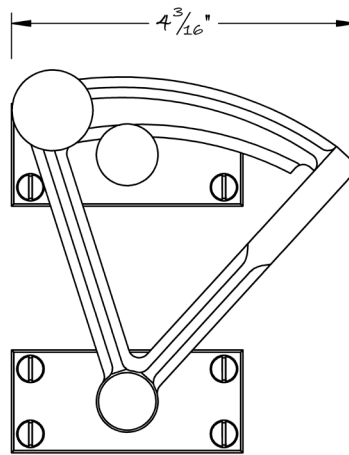

LOWE HARDWARE

No. 9550

*Available in all of our yacht quality finishes.*

• DESIGNED, MANUFACTURED & HAND FINISHED IN MAINE SINCE 1977 •

73 SPRING STREET NEW YORK, NY 10012 (212) 390-0660

WWW.LOWE-HARDWARE.COM