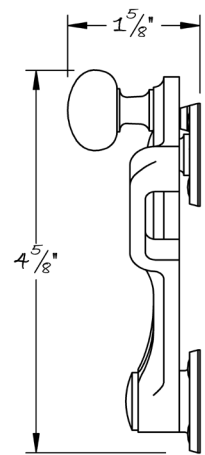

LOWE HARDWARE

No. 9550

*Available in all of our yacht quality finishes.*

• DESIGNED, MANUFACTURED & HAND FINISHED IN MAINE SINCE 1977 •

73 SPRING STREET NEW YORK, NY 10012 (212) 390-0660

WWW.LOWE-HARDWARE.COM