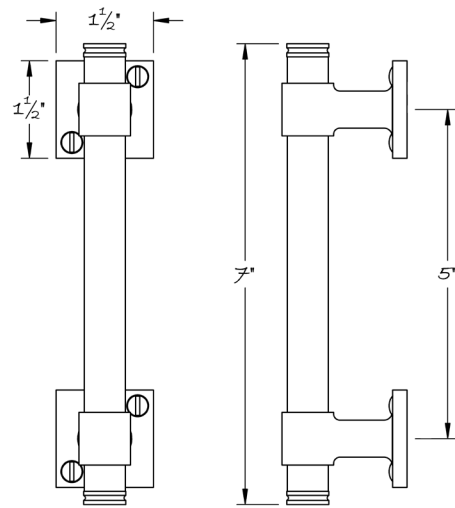

LOWE HARDWARE

No. 6527C-SQ

---

*Available in all of our yacht quality finishes.*

• DESIGNED, MANUFACTURED & HAND FINISHED IN MAINE SINCE 1977 •

73 SPRING STREET NEW YORK, NY 10012 (212) 390-0660

WWW.LOWE-HARDWARE.COM