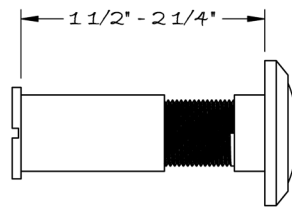

LOWE HARDWARE

No. 1061UL

Lowe 1061UL Viewfinder
Available in all of our yacht quality finishes.

• DESIGNED, MANUFACTURED & HAND FINISHED IN MAINE SINCE 1977 •

73 SPRING STREET NEW YORK, NY 10012 (212) 390-0660