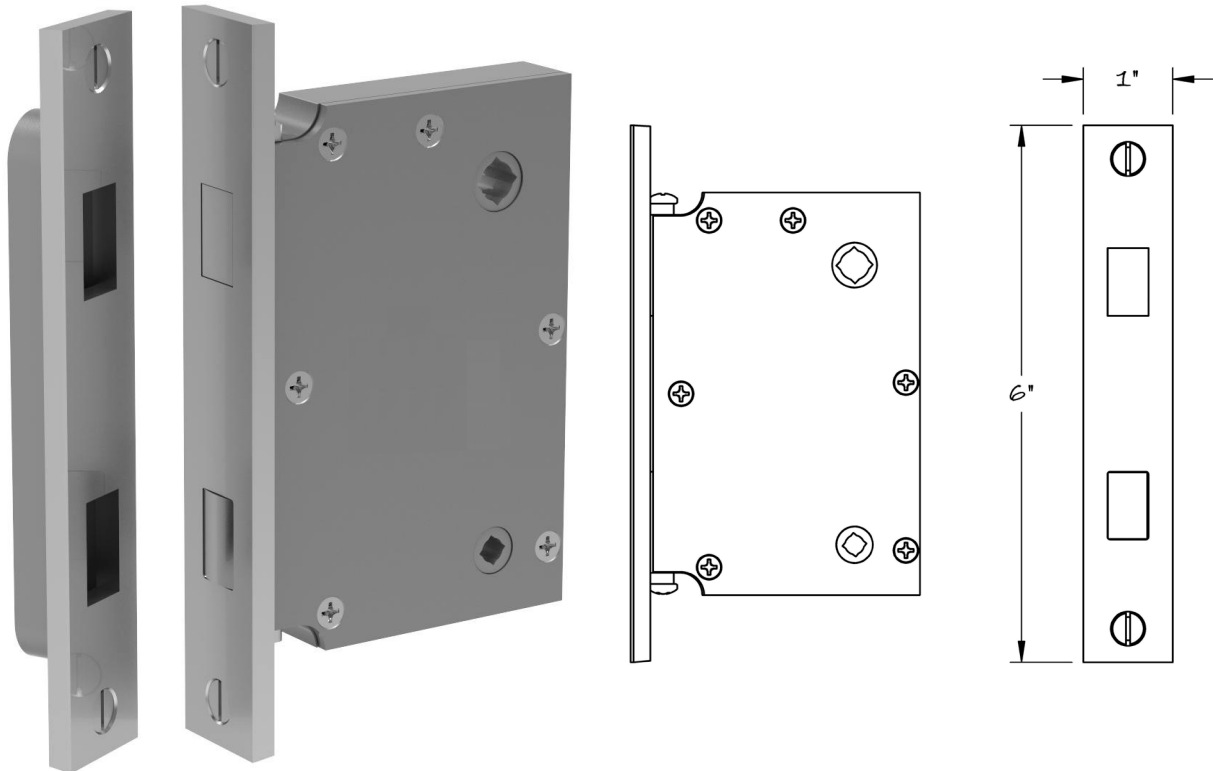

LOWE HARDWARE

No. 349M

*The Lowe #349M full mortise Magnetic interior privacy lock is available in 2", 2-1/4", 2-1/2", and 2-3/4" backsets as standard. Custom sizes available upon request. This lock is typically used on interior doors of all sizes and can be configured at the factory to be used with knobs or levers. Supplied with Magnetic strikeplate and dustbox, the faceplate is adjustable for beveled doors. Available in all finishes.*