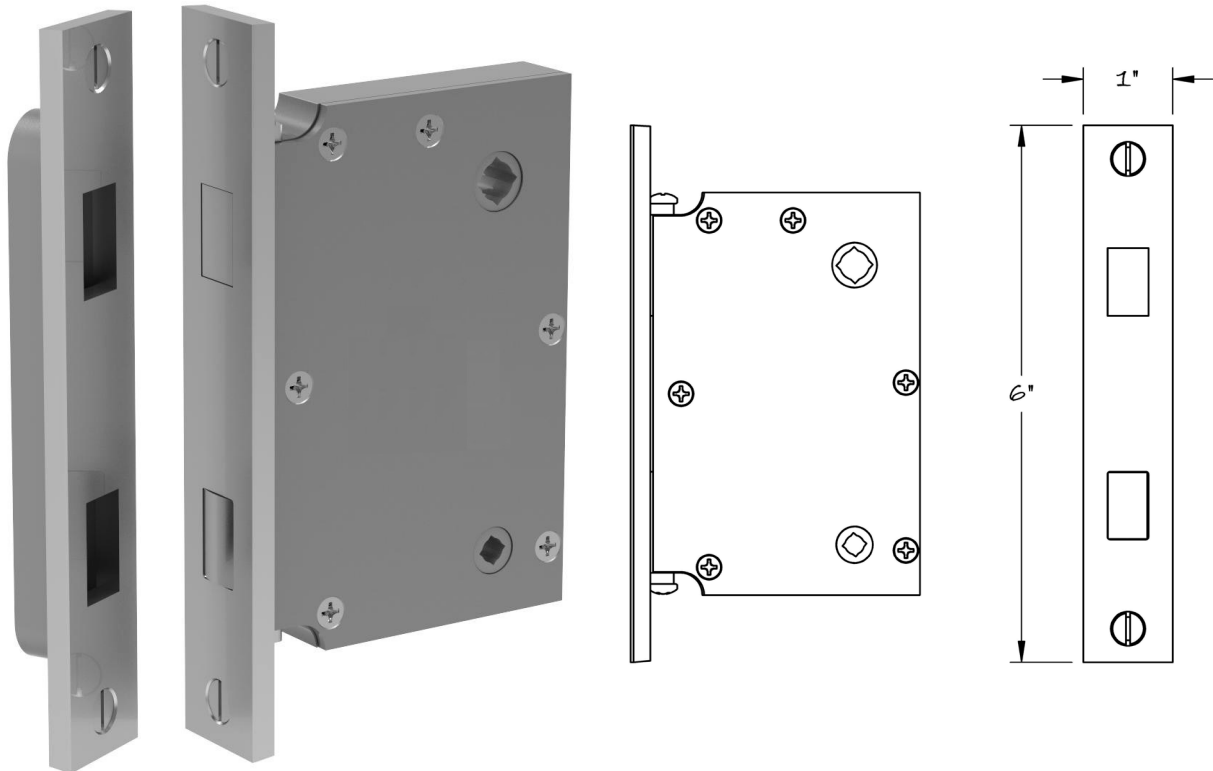

LOWE HARDWARE

No. 349M

*The Lowe #349M full mortise Magnetic interior privacy lock is available in 1-3/4", 2", 2-1/4", 2-1/2", and 2-3/4" backsets as standard. This lock is typically used on interior doors of all sizes and can be configured at the factory to be used with knobs or levers. Supplied with Magnetic strikeplate and dustbox, the faceplate is adjustable for beveled doors.*

*Details and dimensions can be adjusted to suit any project.*

*Available in any of our yacht quality finishes.*

• DESIGNED, MANUFACTURED & HAND FINISHED IN MAINE SINCE 1977 •