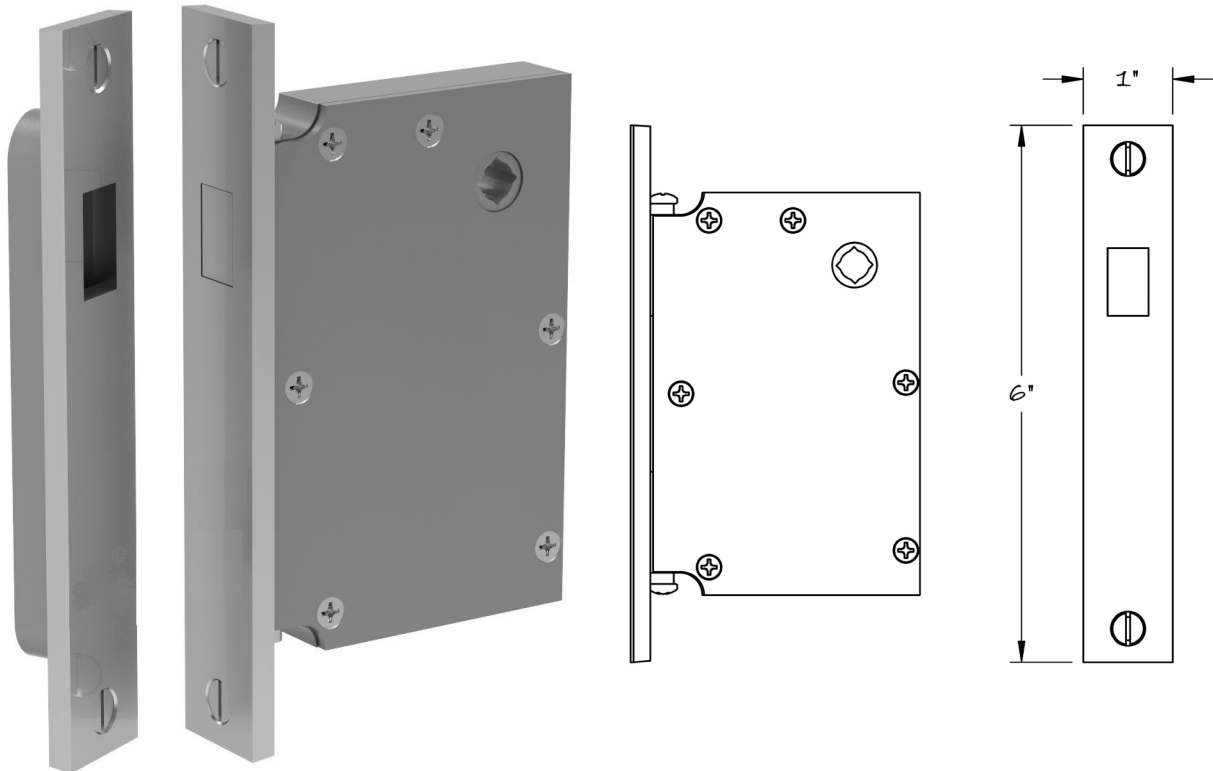

LOWE HARDWARE

No. 345M

*Available in all of our yacht quality finishes.*

• DESIGNED, MANUFACTURED & HAND FINISHED IN MAINE SINCE 1977 •

73 SPRING STREET NEW YORK, NY 10012 (212) 390-0660

WWW.LOWE-HARDWARE.COM