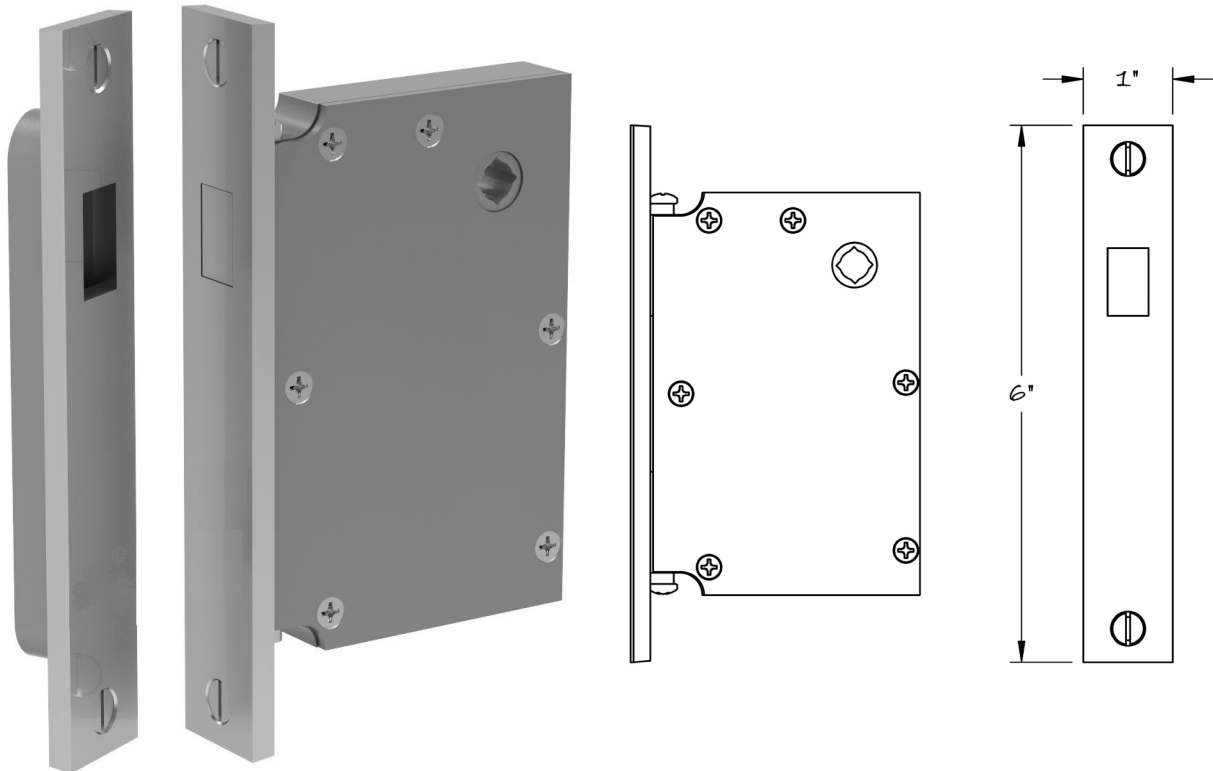

LOWE HARDWARE

No. 345M

*The Lowe #345M full mortise Magnetic interior passage lock is available in 2", 2-1/4", 2-1/2", and 2-3/4" backsets as standard. Custom sizes available upon request. This lock is typically used on interior doors of all sizes and can be configured at the factory to be used with knobs or levers.*

*Supplied with Magnetic strikeplate and dustbox, the faceplate is adjustable for beveled doors.*

*Available in all finishes.*

• DESIGNED, MANUFACTURED & HAND FINISHED IN MAINE SINCE 1977 •

73 SPRING STREET NEW YORK, NY 10012 (212) 390-0660