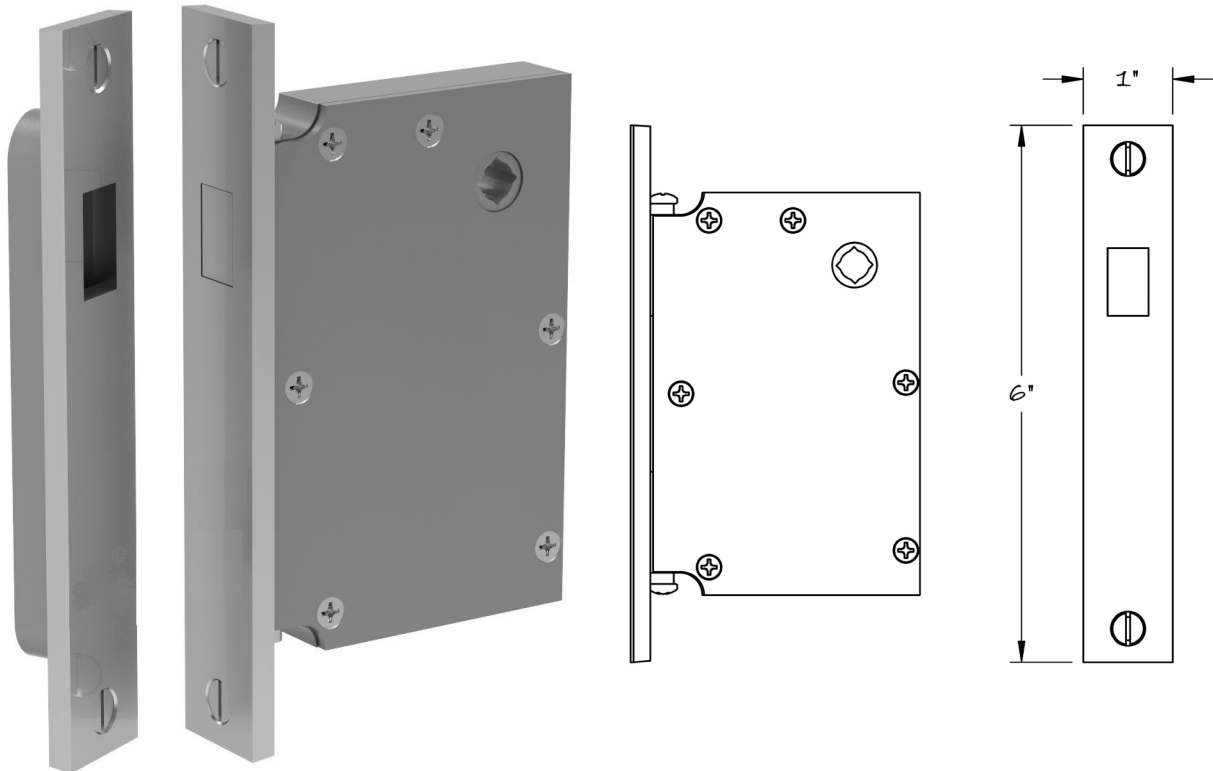

LOWE HARDWARE

No. 345M

*The Lowe #345M full mortise Magnetic interior passage lock is available in 1-3/4", 2", 2-1/4", 2-1/2", and 2-3/4" backsets as standard. Custom sizes available upon request. This lock is typically used on interior doors of all sizes and can be configured at the factory to be used with knobs or levers.*

*Supplied with Magnetic strikeplate and dustbox, the faceplate is adjustable for beveled doors. Available in any of our yacht quality finishes.*

• DESIGNED, MANUFACTURED & HAND FINISHED IN MAINE SINCE 1977 •