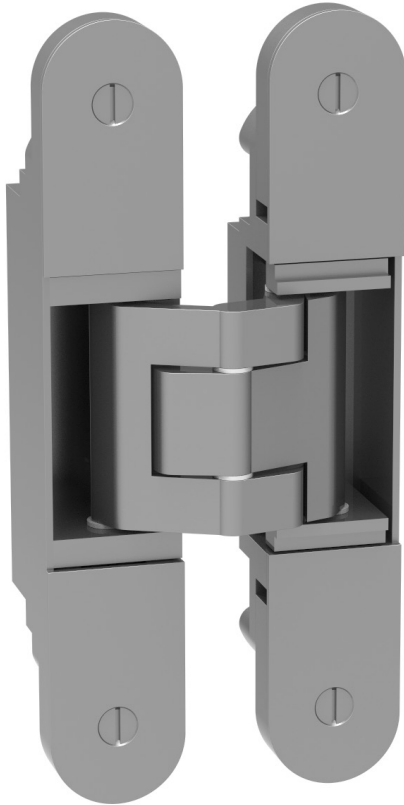

LOWE HARDWARE

No. 8730

*No. 8730 Concealed Hinge*

• DESIGNED, MANUFACTURED & HAND FINISHED IN MAINE SINCE 1977 •