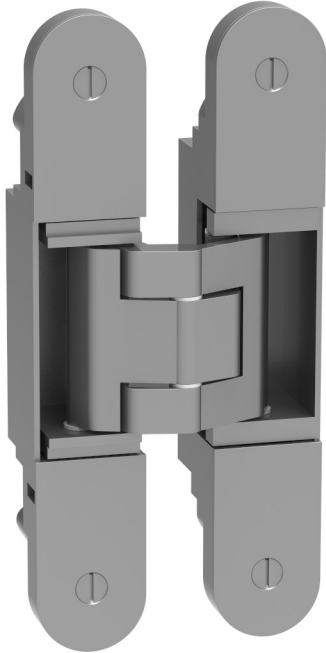

LOWE HARDWARE

No. 8720

*No. 8720*

• DESIGNED, MANUFACTURED & HAND FINISHED IN MAINE SINCE 1977 •