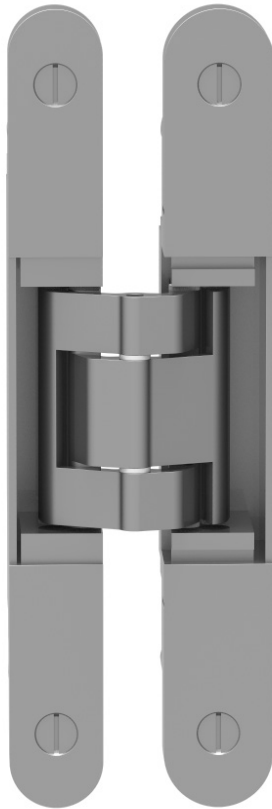

LOWE HARDWARE

No. 8710

*No. 8710 Concealed Hinge*

• DESIGNED, MANUFACTURED & HAND FINISHED IN MAINE SINCE 1977 •