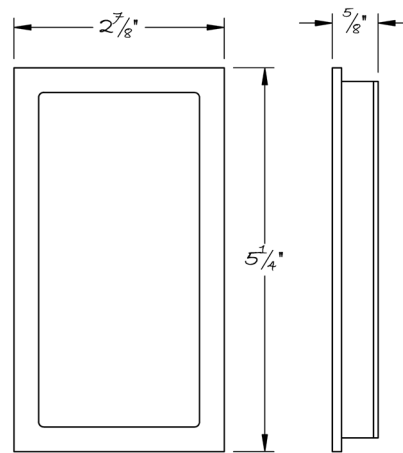

LOWE HARDWARE

No. 3120W

---

*Available in all of our yacht quality finishes.*

• DESIGNED, MANUFACTURED & HAND FINISHED IN MAINE SINCE 1977 •

73 SPRING STREET NEW YORK, NY 10012 (212) 390-0660

WWW.LOWE-HARDWARE.COM