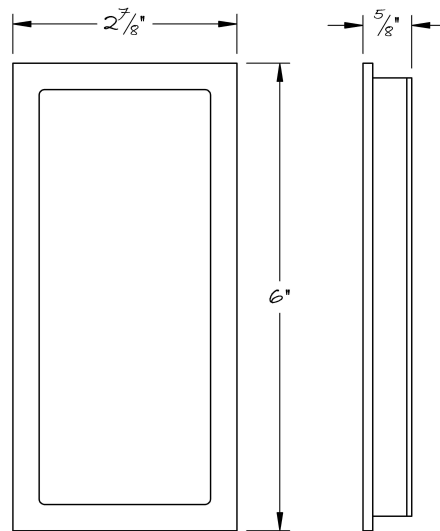

LOWE HARDWARE

No. 3120W

---

*All hardware is made-to-order. Details and dimensions can be modified to suit any project.  
Available in any of our yacht quality finishes.*

• DESIGNED, MANUFACTURED & HAND FINISHED IN MAINE SINCE 1977 •