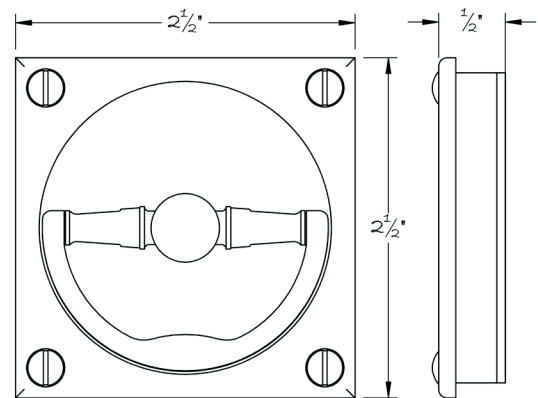

LOWE HARDWARE

No. 3102DR-2.5

---

*Available in all of our yacht quality finishes.*

• DESIGNED, MANUFACTURED & HAND FINISHED IN MAINE SINCE 1977 •

73 SPRING STREET NEW YORK, NY 10012 (212) 390-0660

WWW.LOWE-HARDWARE.COM