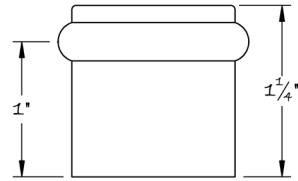

LOWE HARDWARE

No. 9104

---

*Available in all of our yacht quality finishes.*

• DESIGNED, MANUFACTURED & HAND FINISHED IN MAINE SINCE 1977 •

73 SPRING STREET NEW YORK, NY 10012 (212) 390-0660

WWW.LOWE-HARDWARE.COM