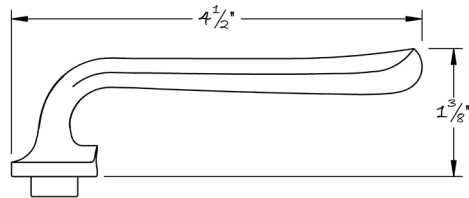

LOWE HARDWARE

No. 6505LP

---

*Lowe Hardware's 6505LP lever is compatible with any rose or escutcheon.  
All hardware is made-to-order. Details and dimensions can be modified to suit and project.  
Available in any of our yacht quality finishes.*