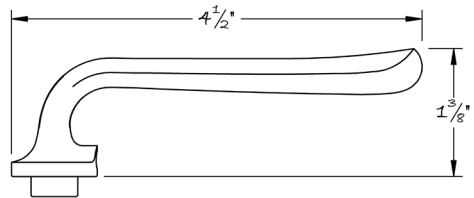

LOWE HARDWARE

No. 6505LP

---

*Available in all of our yacht quality finishes.*

• DESIGNED, MANUFACTURED & HAND FINISHED IN MAINE SINCE 1977 •

73 SPRING STREET NEW YORK, NY 10012 (212) 390-0660

WWW.LOWE-HARDWARE.COM