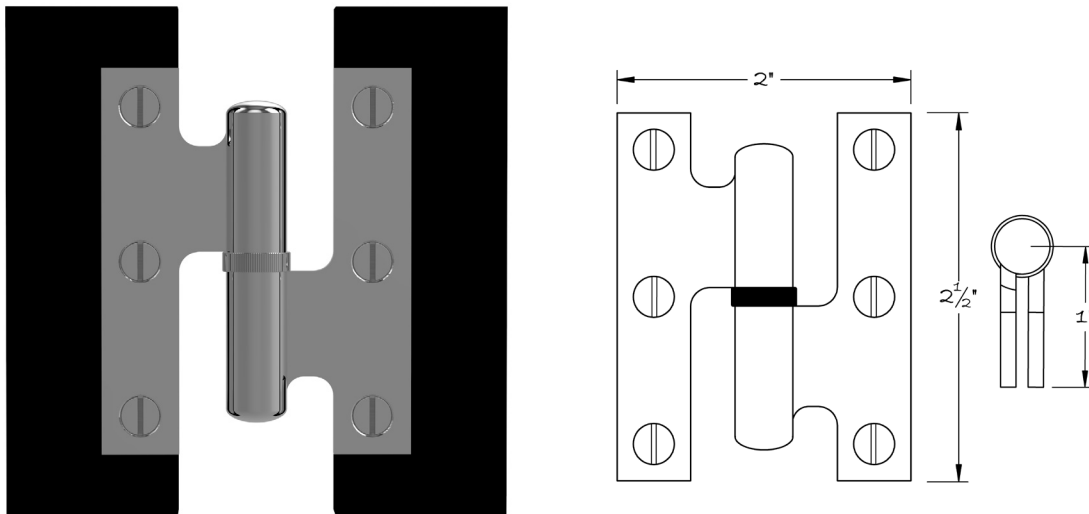

LOWE HARDWARE

No. 8006D

---

*Available in all of our yacht quality finishes.*

• DESIGNED, MANUFACTURED & HAND FINISHED IN MAINE SINCE 1977 •

73 SPRING STREET NEW YORK, NY 10012 (212) 390-0660

WWW.LOWE-HARDWARE.COM