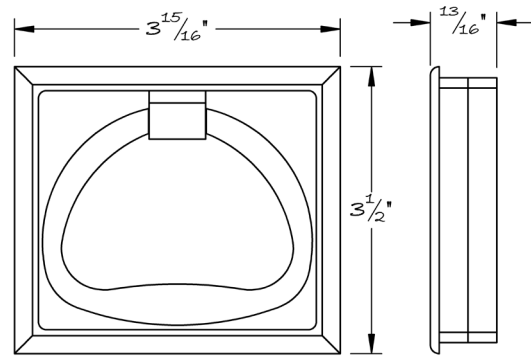

LOWE HARDWARE

No. 3068

*Available in all of our yacht quality finishes.*

• DESIGNED, MANUFACTURED & HAND FINISHED IN MAINE SINCE 1977 •

73 SPRING STREET NEW YORK, NY 10012 (212) 390-0660

WWW.LOWE-HARDWARE.COM