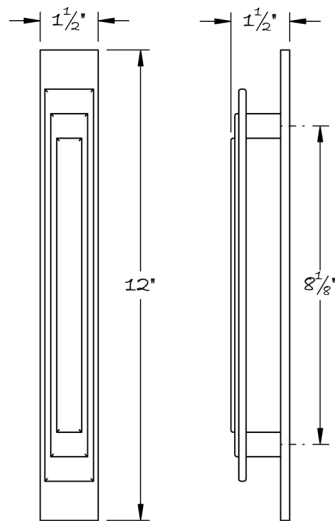

LOWE HARDWARE

No. 6529

*Available in all of our yacht quality finishes.*

• DESIGNED, MANUFACTURED & HAND FINISHED IN MAINE SINCE 1977 •

73 SPRING STREET NEW YORK, NY 10012 (212) 390-0660

WWW.LOWE-HARDWARE.COM