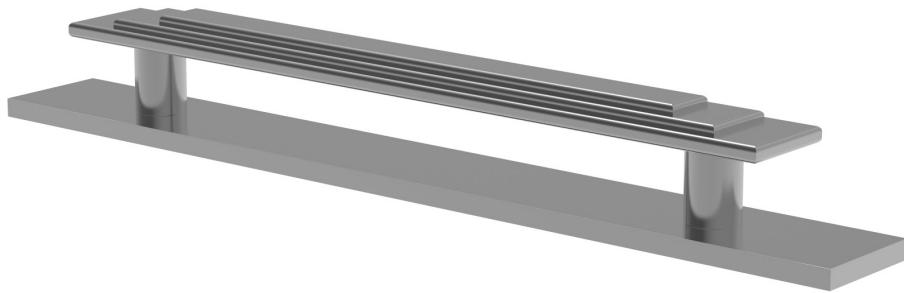

LOWE HARDWARE

No. 6529

*Available in all of our yacht quality finishes.*

• DESIGNED, MANUFACTURED & HAND FINISHED IN MAINE SINCE 1977 •

73 SPRING STREET NEW YORK, NY 10012 (212) 390-0660

WWW.LOWE-HARDWARE.COM