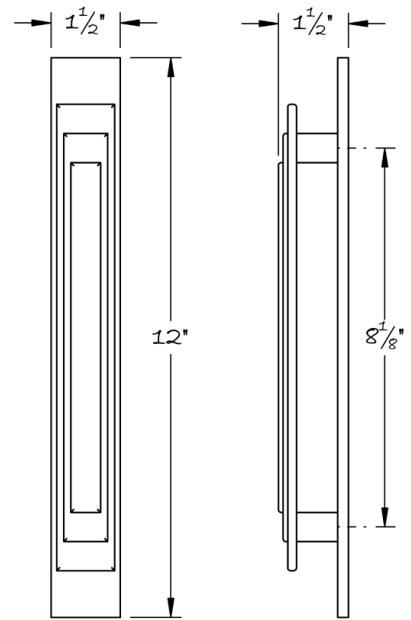

LOWE HARDWARE

No. 6529

---

*All hardware can be made-to-order. Details and dimensions can be modified to suit any project.*

*Available in any of our yacht quality finishes.*

• DESIGNED, MANUFACTURED & HAND FINISHED IN MAINE SINCE 1977 •