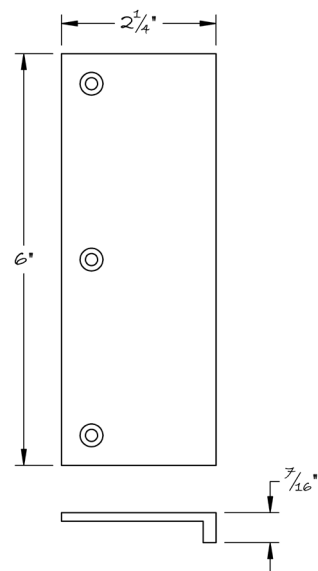

LOWE HARDWARE

No. 3166

---

*Available in all of our yacht quality finishes.*

• DESIGNED, MANUFACTURED & HAND FINISHED IN MAINE SINCE 1977 •

73 SPRING STREET NEW YORK, NY 10012 (212) 390-0660

WWW.LOWE-HARDWARE.COM