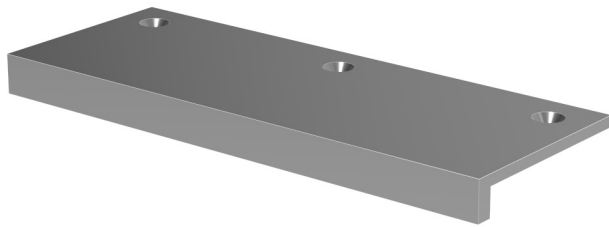

LOWE HARDWARE

No. 3166

---

*Available in all of our yacht quality finishes.*

• DESIGNED, MANUFACTURED & HAND FINISHED IN MAINE SINCE 1977 •

73 SPRING STREET NEW YORK, NY 10012 (212) 390-0660

WWW.LOWE-HARDWARE.COM