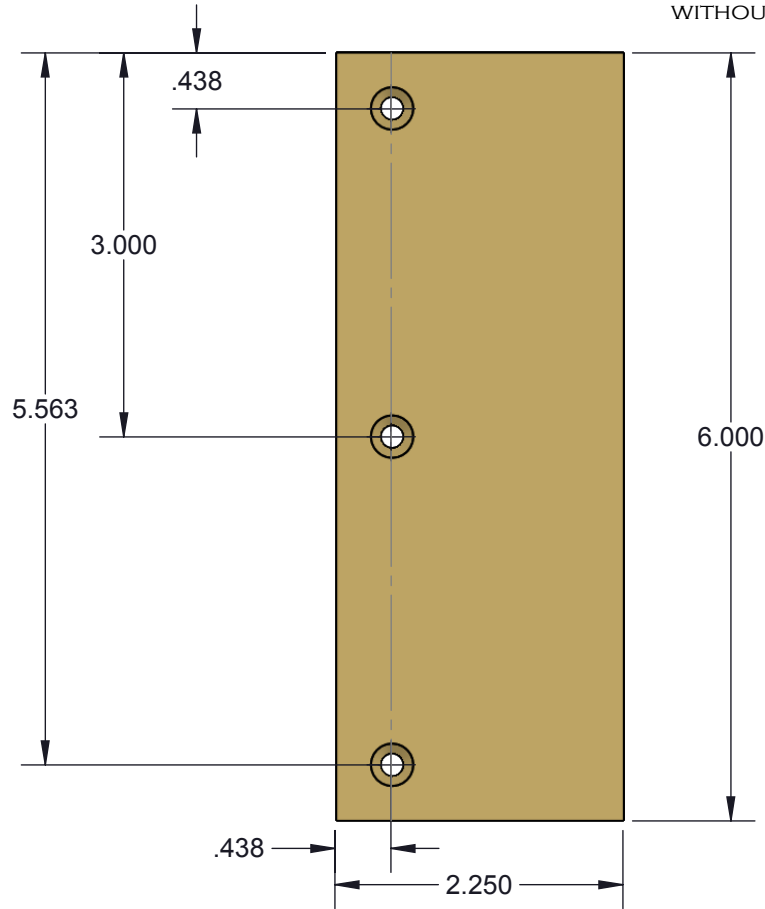

THIS DRAWING IS CONFIDENTIAL AND PROPRIETARY TO LOWE HARDWARE,
AND MAY NOT BE REPRODUCED, OR ANY PART USED THERE OF,
WITHOUT PRIOR EXPRESS WRITTEN PERMISSION.

DO NOT SCALE DRAWING

 <p>LOWE HARDWARE 5 GORDON DRIVE ROCKLAND ME 04841 207 593 7405 FAX 207 226 2033 WWW.LOWE-HARDWARE.COM</p>	<i>Product:</i>			<i>Revision:</i> A
	<i>Component:</i>		<i>File Name:</i>	3166
	<i>Catalog Num:</i>	<i>Drawn By:</i> TPM	<i>Date:</i> 10/28/19	SHEET 1 OF 1
	<i>Scale:</i>	<i>Checked By:</i>	<i>Date:</i>	
<p>Tolerances unless otherwise specified: Fractional: ±1/64" Decimal: XXXX ±.0005; XXX ±.005; Angular ±1°; Hole Dia ±.002</p>				