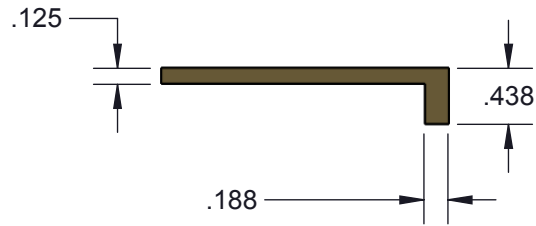

THIS DRAWING IS CONFIDENTIAL AND PROPRIETARY TO LOWE HARDWARE,
AND MAY NOT BE REPRODUCED, OR ANY PART USED THERE OF,
WITHOUT PRIOR EXPRESS WRITTEN PERMISSION.

DO NOT SCALE DRAWING

 <p>LOWE HARDWARE 5 GORDON DRIVE ROCKLAND ME 04841 207 593 7405 FAX 207 226 2033 WWW.LOWE-HARDWARE.COM</p>	<i>Product:</i>			<i>Revision:</i> A
	<i>Component:</i>		<i>File Name:</i>	3166
	<i>Catalog Num:</i>	<i>Drawn By:</i> TPM	<i>Date:</i> 10/28/19	SHEET 1 OF 1
	<i>Scale:</i>	<i>Checked By:</i>	<i>Date:</i>	
<p>Tolerances unless otherwise specified: Fractional: ±1/64" Decimal: XXXX ±.0005; XXX ±.005; Angular ±1°; Hole Dia ±.002</p>				