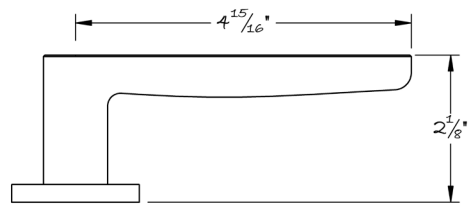

LOWE HARDWARE

No. 6633

---

*Available in all of our yacht quality finishes.*

• DESIGNED, MANUFACTURED & HAND FINISHED IN MAINE SINCE 1977 •

73 SPRING STREET NEW YORK, NY 10012 (212) 390-0660

WWW.LOWE-HARDWARE.COM