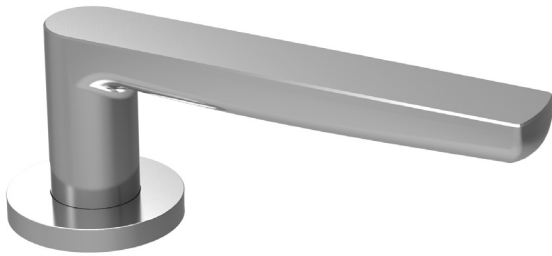

LOWE HARDWARE

No. 6633

---

*Available in all of our yacht quality finishes.*

• DESIGNED, MANUFACTURED & HAND FINISHED IN MAINE SINCE 1977 •

73 SPRING STREET NEW YORK, NY 10012 (212) 390-0660

WWW.LOWE-HARDWARE.COM