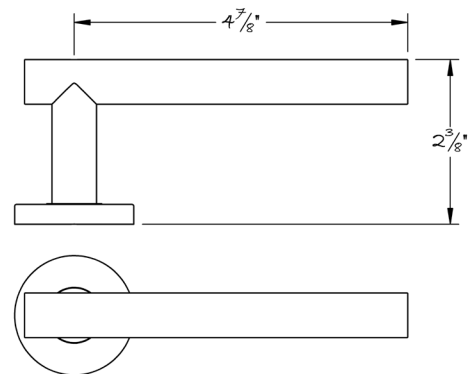

LOWE HARDWARE

No. 6616

---

*Available in all of our yacht quality finishes.*

• DESIGNED, MANUFACTURED & HAND FINISHED IN MAINE SINCE 1977 •

73 SPRING STREET NEW YORK, NY 10012 (212) 390-0660

WWW.LOWE-HARDWARE.COM