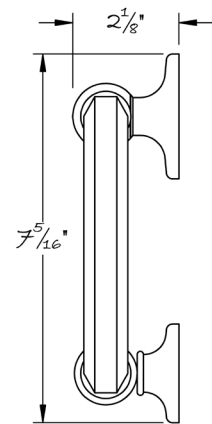

LOWE HARDWARE

No. 9034

*Available in all of our yacht quality finishes.*

• DESIGNED, MANUFACTURED & HAND FINISHED IN MAINE SINCE 1977 •

73 SPRING STREET NEW YORK, NY 10012 (212) 390-0660

WWW.LOWE-HARDWARE.COM