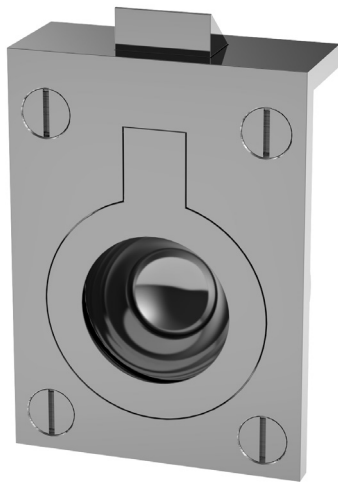

LOWE HARDWARE

No. 3065L

---

*Available in all of our yacht quality finishes.*

• DESIGNED, MANUFACTURED & HAND FINISHED IN MAINE SINCE 1977 •

73 SPRING STREET NEW YORK, NY 10012 (212) 390-0660

WWW.LOWE-HARDWARE.COM