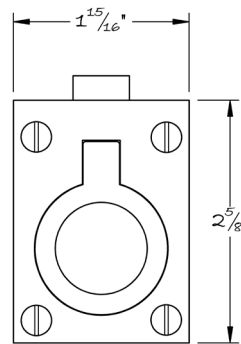

LOWE HARDWARE

No. 3065L

---

*Available in all of our yacht quality finishes.*

• DESIGNED, MANUFACTURED & HAND FINISHED IN MAINE SINCE 1977 •

73 SPRING STREET NEW YORK, NY 10012 (212) 390-0660

WWW.LOWE-HARDWARE.COM