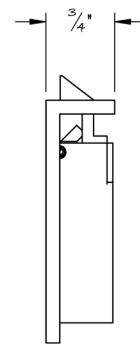

LOWE HARDWARE

No. 3065L

---

*Available in all of our yacht quality finishes.*

• DESIGNED, MANUFACTURED & HAND FINISHED IN MAINE SINCE 1977 •

73 SPRING STREET NEW YORK, NY 10012 (212) 390-0660

WWW.LOWE-HARDWARE.COM