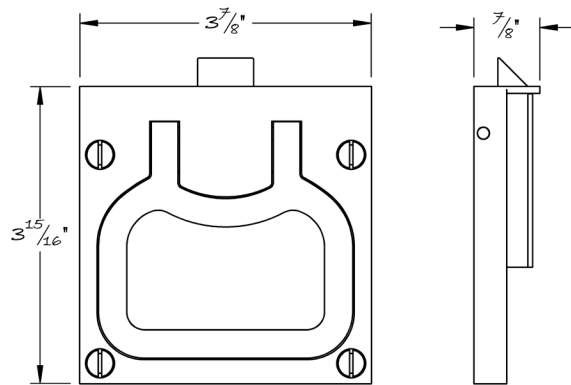

LOWE HARDWARE

No. 1085

*Available in all of our yacht quality finishes.*

• DESIGNED, MANUFACTURED & HAND FINISHED IN MAINE SINCE 1977 •

73 SPRING STREET NEW YORK, NY 10012 (212) 390-0660

WWW.LOWE-HARDWARE.COM