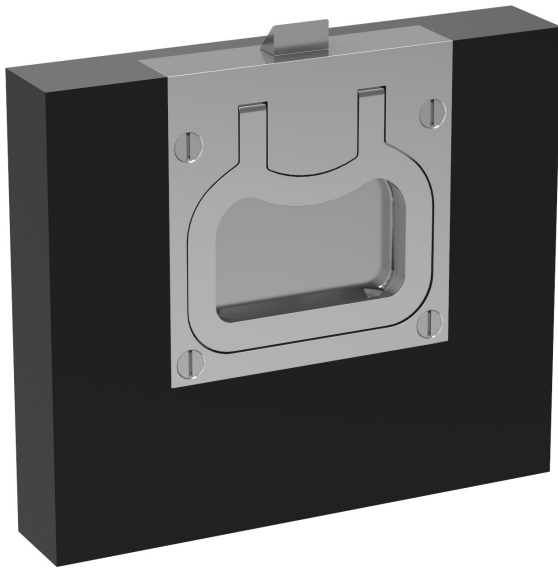

LOWE HARDWARE

No. 1085

*Available in all of our yacht quality finishes.*

• DESIGNED, MANUFACTURED & HAND FINISHED IN MAINE SINCE 1977 •

73 SPRING STREET NEW YORK, NY 10012 (212) 390-0660

WWW.LOWE-HARDWARE.COM