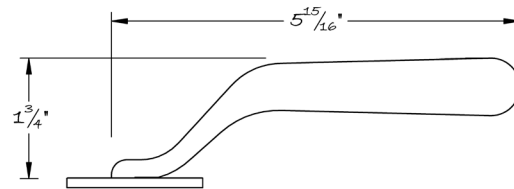

LOWE HARDWARE

No. 6615

---

*Available in all of our yacht quality finishes.*

• DESIGNED, MANUFACTURED & HAND FINISHED IN MAINE SINCE 1977 •

73 SPRING STREET NEW YORK, NY 10012 (212) 390-0660

WWW.LOWE-HARDWARE.COM