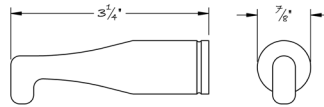

LOWE HARDWARE

No. 6292

*Lowe 6292 transom window hook for our 6300 transom window catch.
Available in custom lengths, choice of wood and any of our yacht quality finishes.*

• DESIGNED, MANUFACTURED & HAND FINISHED IN MAINE SINCE 1977 •