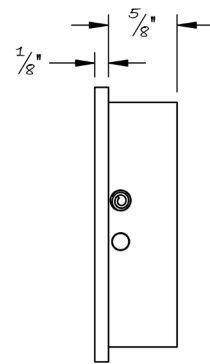

LOWE HARDWARE

No. 4002

*Lowe 4002 pocket door edge bolt.
Available with emergency release grommet to be ordered separately.
Available in all of our yacht quality finishes.*

• DESIGNED, MANUFACTURED & HAND FINISHED IN MAINE SINCE 1977 •