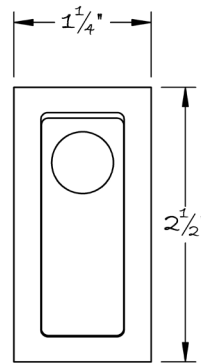

LOWE HARDWARE

No. 4002

*Lowe 4002 pocket door edge bolt.
Available with emergency release grommet to be ordered separately.
Available in all of our yacht quality finishes.*

• DESIGNED, MANUFACTURED & HAND FINISHED IN MAINE SINCE 1977 •