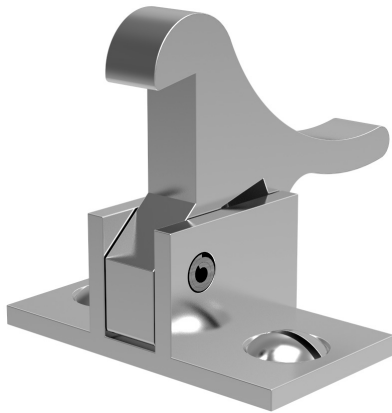

LOWE HARDWARE

No. 213

*Available in all of our yacht quality finishes.*

DESIGNED, MANUFACTURED & HAND FINISHED IN MAINE SINCE 1977

73 SPRING STREET NEW YORK, NY 10012 (212) 390-0660

WWW.LOWE-HARDWARE.COM