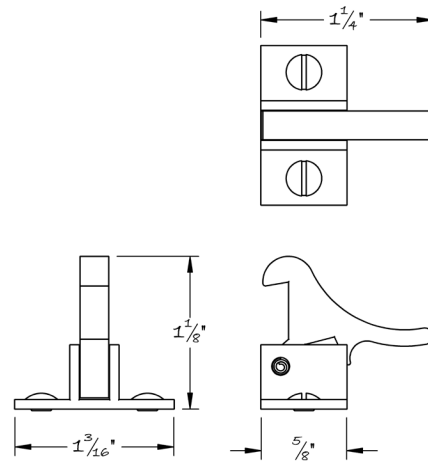

LOWE HARDWARE

No. 213

*Available in all of our yacht quality finishes.*

DESIGNED, MANUFACTURED & HAND FINISHED IN MAINE SINCE 1977

73 SPRING STREET NEW YORK, NY 10012 (212) 390-0660

WWW.LOWE-HARDWARE.COM