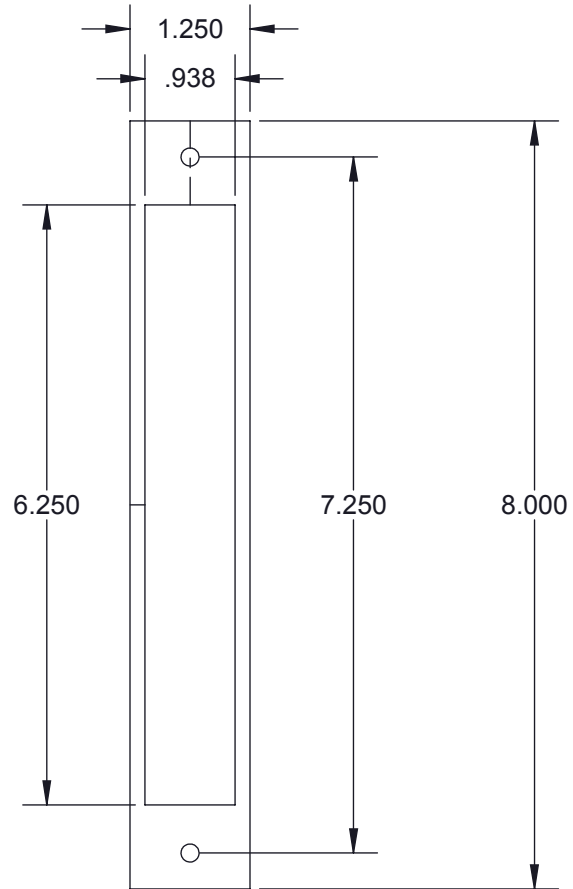

THIS DRAWING IS CONFIDENTIAL AND PROPRIETARY TO LOWE HARDWARE,
AND MAY NOT BE REPRODUCED, OR ANY PART USED THERE OF,
WITHOUT PRIOR EXPRESS WRITTEN PERMISSION.

BORE 1.188 DIAMETER
ON MORTISE CYLINDER
SIDE OF DOOR ONLY

LOWE HARDWARE
5 GORDON DRIVE
ROCKLAND ME 04841
207 593 7405 FAX 207 226 2033
WWW.LOWE-HARDWARE.COM

559 TEMPLATE
DO NOT SCALE DRAWING