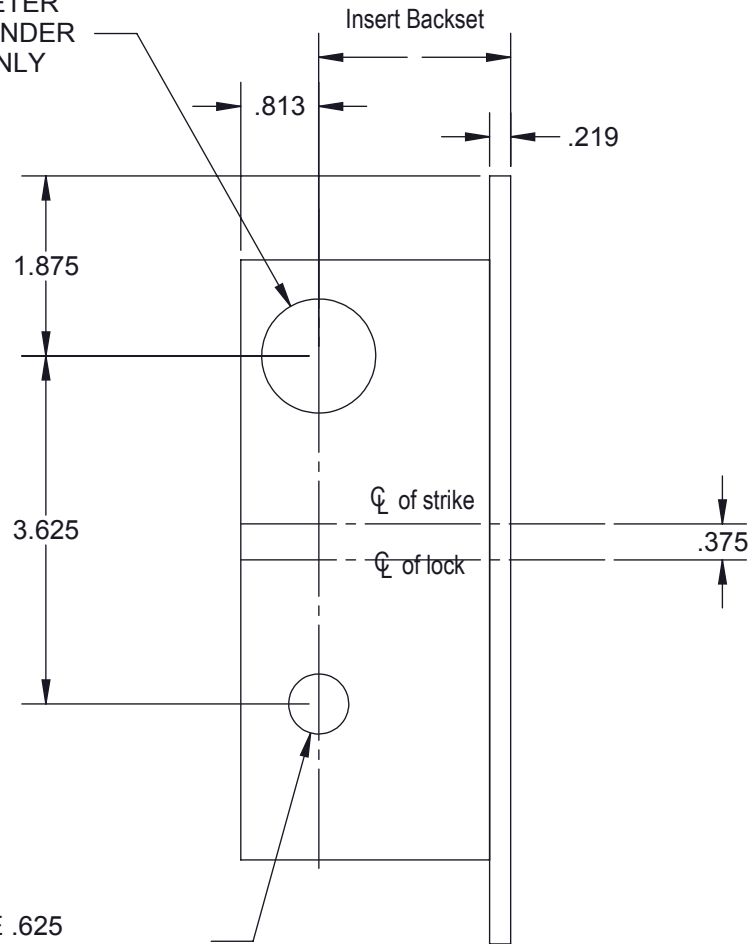

THIS DRAWING IS CONFIDENTIAL AND PROPRIETARY TO LOWE HARDWARE,
AND MAY NOT BE REPRODUCED, OR ANY PART USED THERE OF,
WITHOUT PRIOR EXPRESS WRITTEN PERMISSION.

BORE 1.188 DIAMETER
ON MORTISE CYLINDER
SIDE OF DOOR ONLY