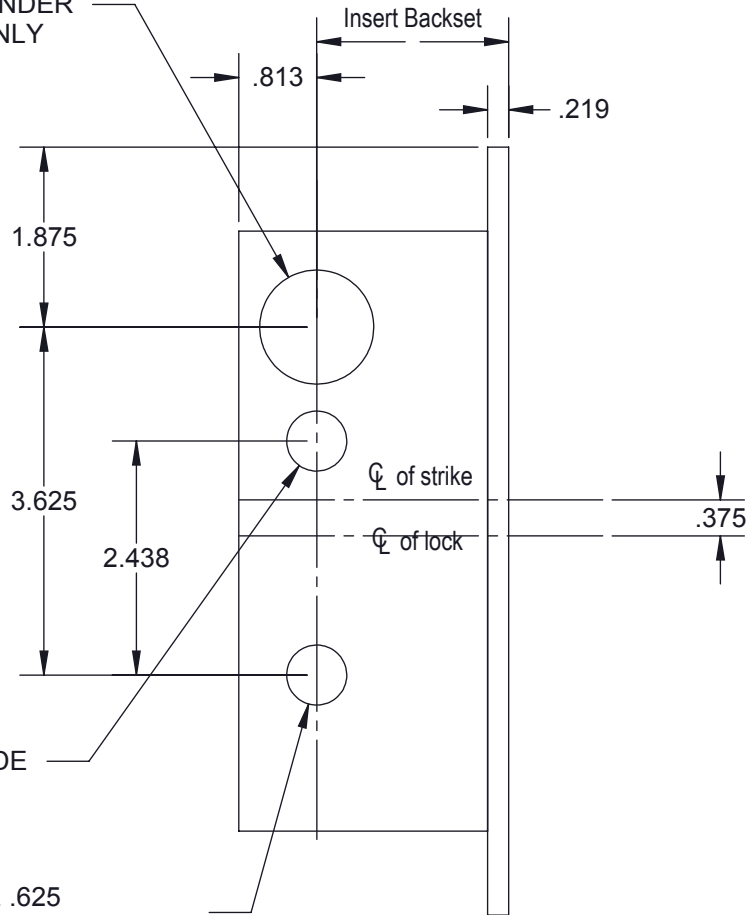

THIS DRAWING IS CONFIDENTIAL AND PROPRIETARY TO LOWE HARDWARE,  
AND MAY NOT BE REPRODUCED, OR ANY PART USED THERE OF,  
WITHOUT PRIOR EXPRESS WRITTEN PERMISSION.

BORE 1.188 DIAMETER  
ON MORTISE CYLINDER  
SIDE OF DOOR ONLY

BORE .625 ON  
THUMBTURN SIDE  
OF DOOR ONLY

THRU BORE .625  
FOR KNBB/LEVER SPINDLE

LOWE HARDWARE  
5 GORDON DRIVE  
ROCKLAND ME 04841  
207 593 7405 FAX 207 226 2033  
WWW.LOWE-HARDWARE.COM

**524/548 TEMPLATE**

DO NOT SCALE DRAWING