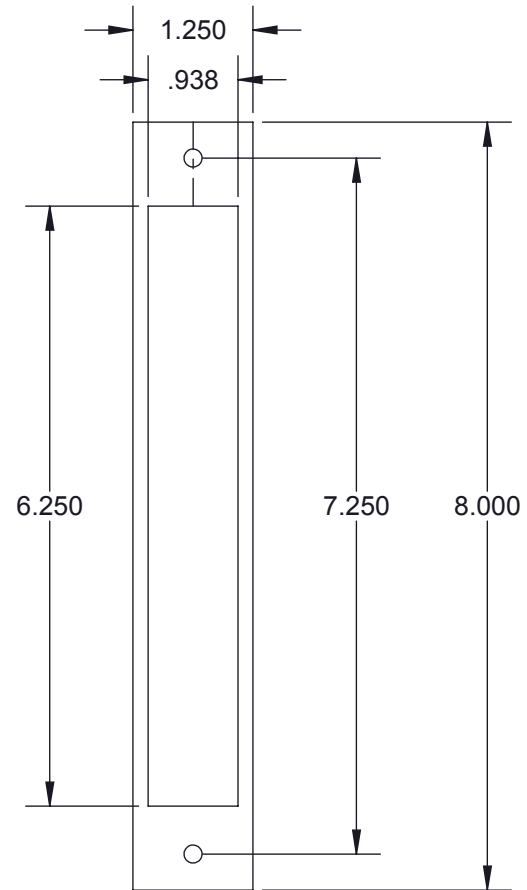

THIS DRAWING IS CONFIDENTIAL AND PROPRIETARY TO LOWE HARDWARE,  
AND MAY NOT BE REPRODUCED, OR ANY PART USED THERE OF,  
WITHOUT PRIOR EXPRESS WRITTEN PERMISSION.

BORE 1.188 DIAMETER  
ON MORTISE CYLINDER  
SIDE OF DOOR ONLY

BORE .625 ON  
THUMBTURN SIDE  
OF DOOR ONLY

THRU BORE .625  
FOR KNBB/LEVER SPINDLE

LOWE HARDWARE  
5 GORDON DRIVE  
ROCKLAND ME 04841  
207 593 7405 FAX 207 226 2033  
WWW.LOWE-HARDWARE.COM

**524/548 TEMPLATE**

DO NOT SCALE DRAWING