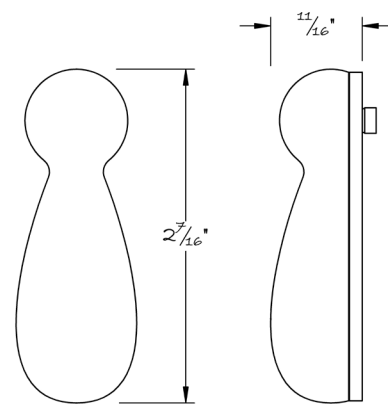

LOWE HARDWARE

No. 4806

---

*Available in all of our yacht quality finishes.*

• DESIGNED, MANUFACTURED & HAND FINISHED IN MAINE SINCE 1977 •

73 SPRING STREET NEW YORK, NY 10012 (212) 390-0660

WWW.LOWE-HARDWARE.COM