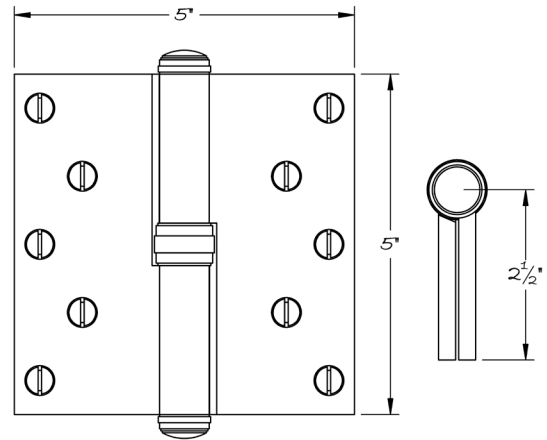

LOWE HARDWARE

No. 8302

*Available in all of our yacht quality finishes.*

• DESIGNED, MANUFACTURED & HAND FINISHED IN MAINE SINCE 1977 •

73 SPRING STREET NEW YORK, NY 10012 (212) 390-0660

WWW.LOWE-HARDWARE.COM