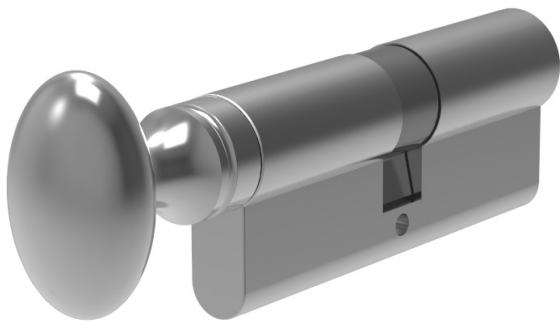

LOWE HARDWARE

No. 50002PC

---

*Available in any of our yacht-quality electroplated or patinated finishes.*

• DESIGNED, MANUFACTURED & HAND FINISHED IN MAINE SINCE 1977 •

73 SPRING STREET NEW YORK, NY 10012 (212) 390-0660