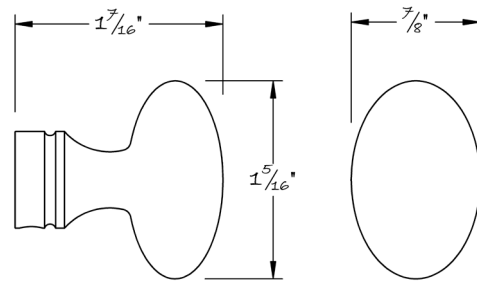

LOWE HARDWARE

No. 50002PC

---

*Available in any of our yacht-quality electroplated or patinated finishes.*

• DESIGNED, MANUFACTURED & HAND FINISHED IN MAINE SINCE 1977 •

73 SPRING STREET NEW YORK, NY 10012 (212) 390-0660