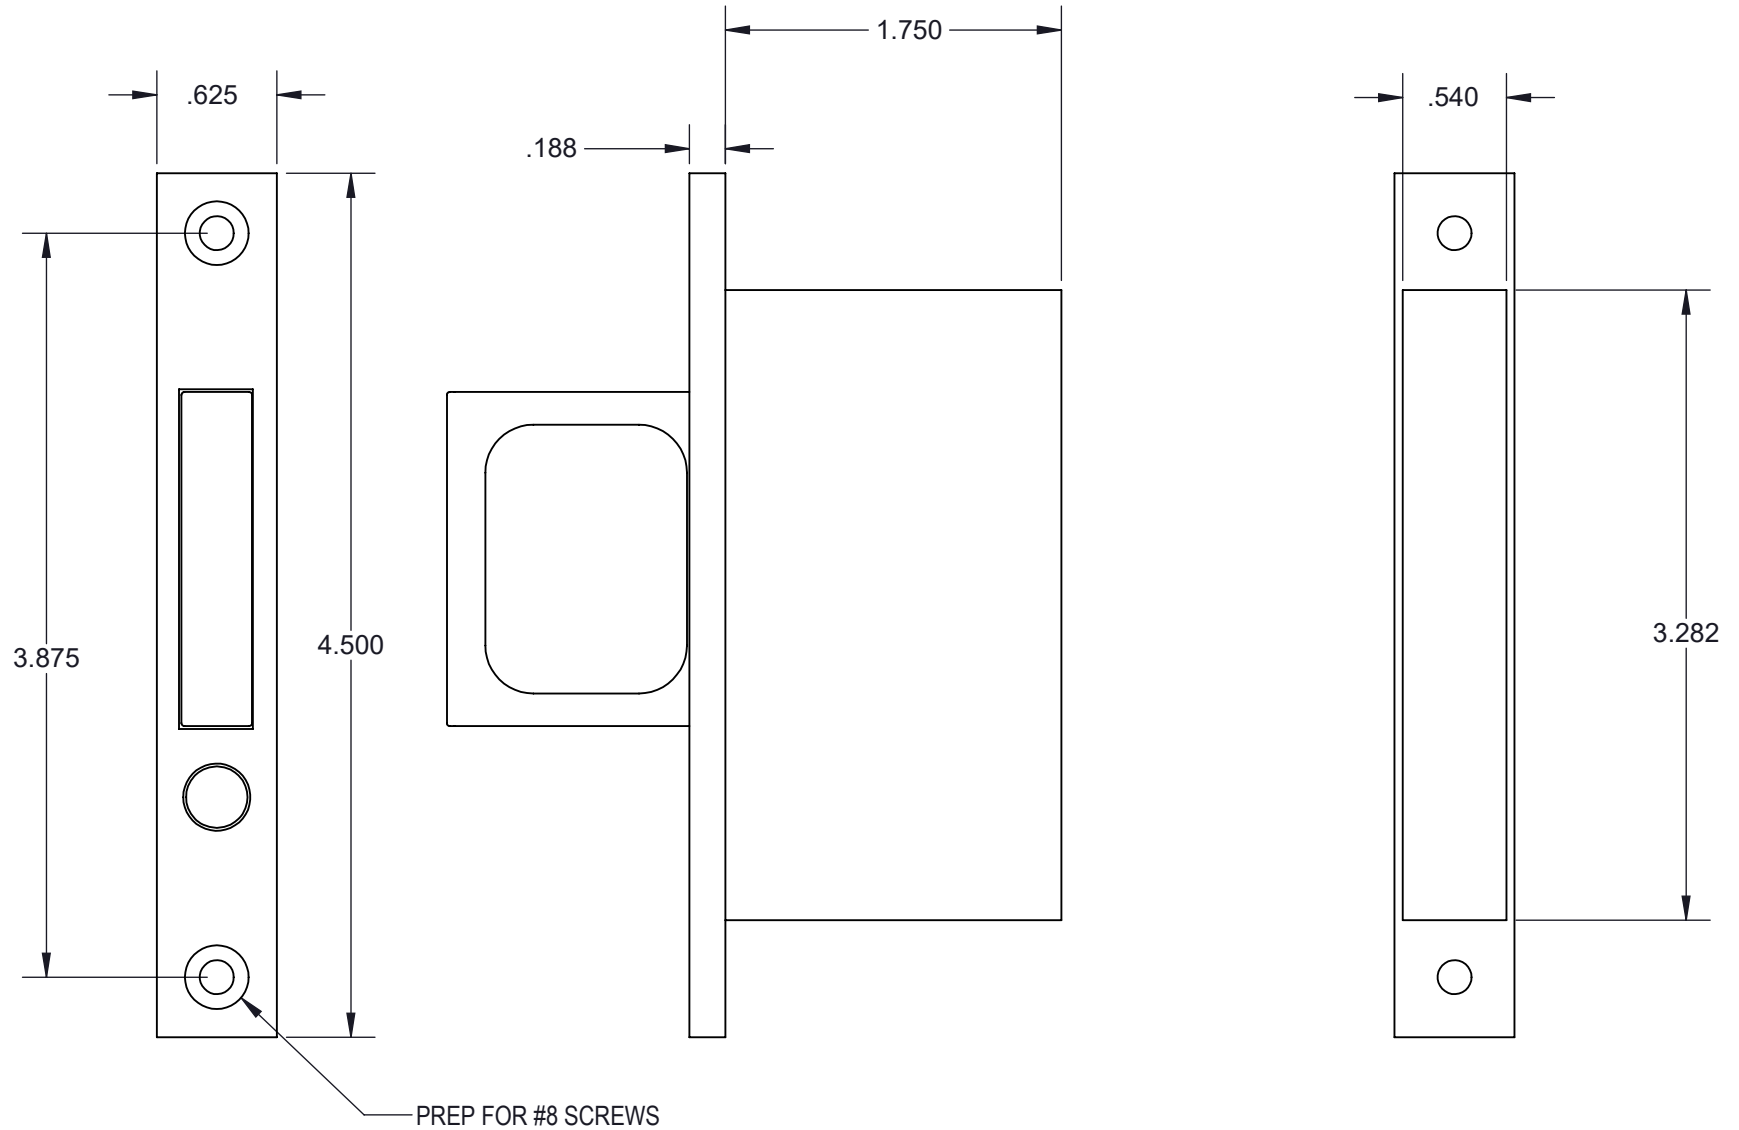

THIS DRAWING IS CONFIDENTIAL AND PROPRIETARY TO LOWE HARDWARE,
AND MAY NOT BE REPRODUCED, OR ANY PART USED THERE OF,
WITHOUT PRIOR EXPRESS WRITTEN PERMISSION.

LOWE HARDWARE
5 GORDON DRIVE
ROCKLAND ME 04841
207 593 7405 FAX 207 226 2033
WWW.LOWE-HARDWARE.COM

File Name:

4200SD_MINI_TF

DO NOT SCALE DRAWING