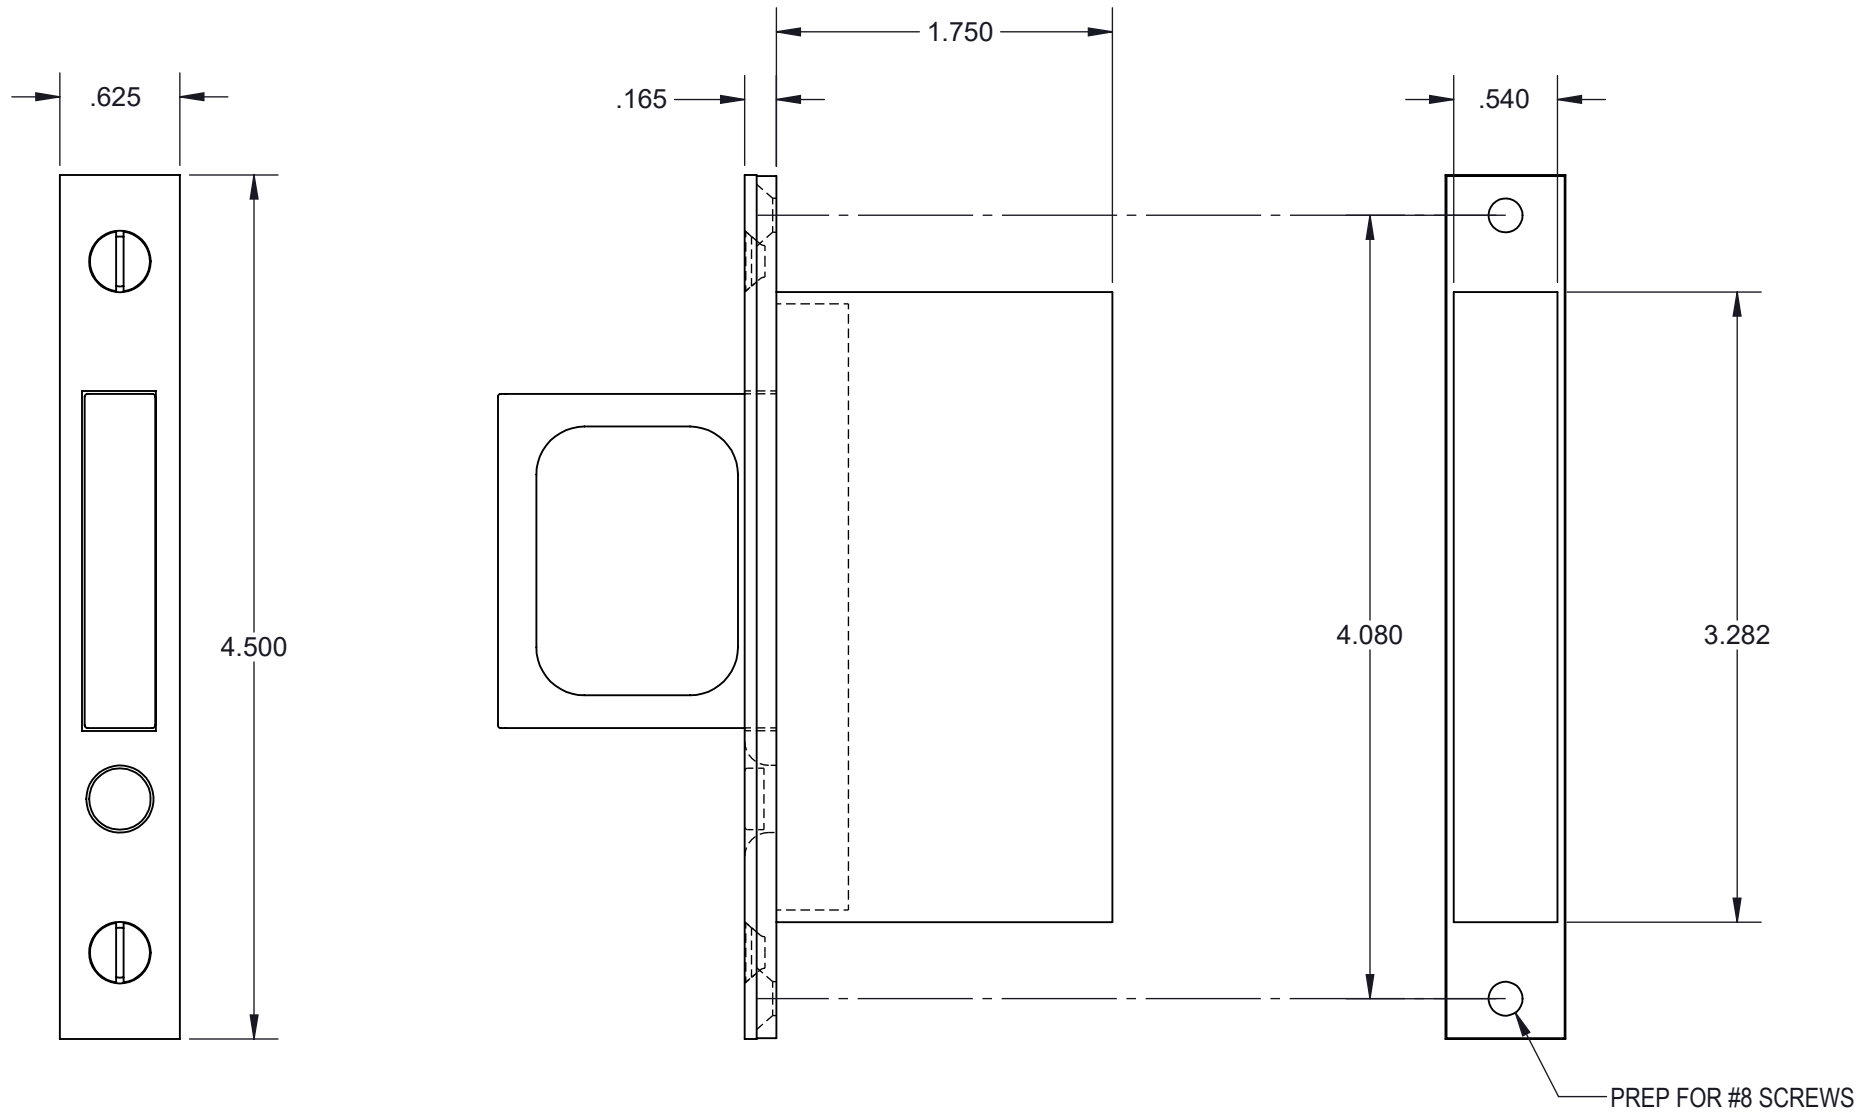

THIS DRAWING IS CONFIDENTIAL AND PROPRIETARY TO LOWE HARDWARE,
AND MAY NOT BE REPRODUCED, OR ANY PART USED THERE OF,
WITHOUT PRIOR EXPRESS WRITTEN PERMISSION.

LOWE HARDWARE
5 GORDON DRIVE
ROCKLAND ME 04841
207 593 7405 FAX 207 226 2033
WWW.LOWE-HARDWARE.COM

File Name:

4200SD_MINI_TF

DO NOT SCALE DRAWING