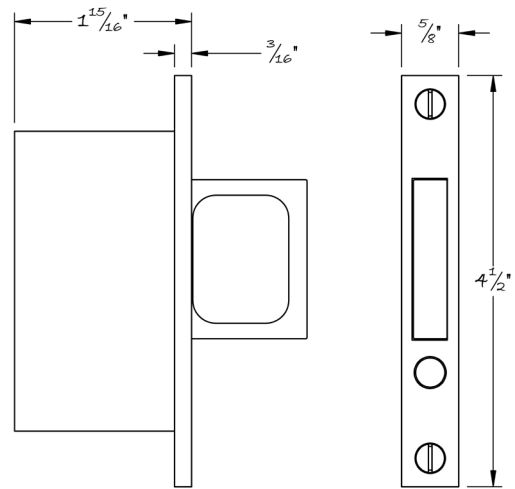

LOWE HARDWARE

No. 4200SD-MINI

---

*Available in all of our yacht quality finishes.*

• DESIGNED, MANUFACTURED & HAND FINISHED IN MAINE SINCE 1977 •

73 SPRING STREET NEW YORK, NY 10012 (212) 390-0660

WWW.LOWE-HARDWARE.COM