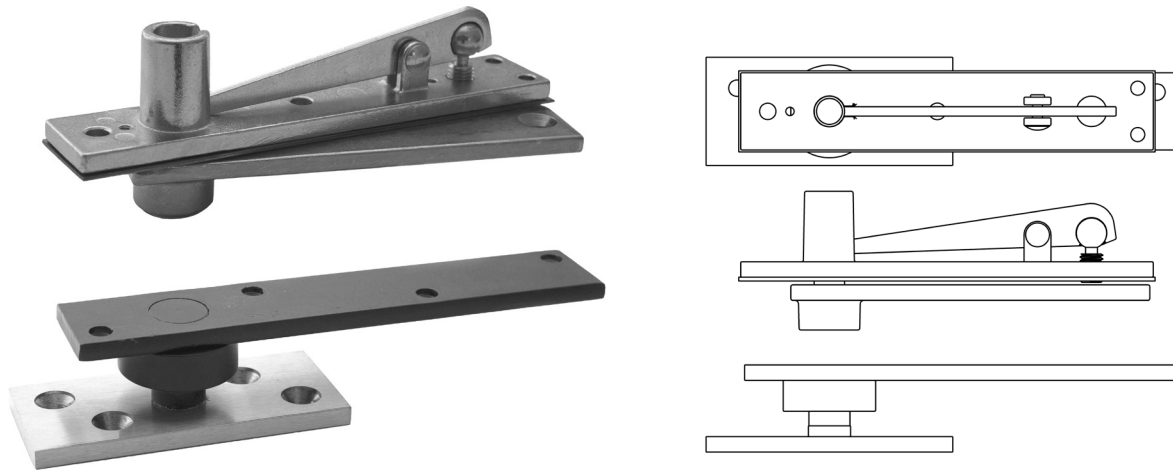

LOWE HARDWARE

No. 8701

---

*8701 center pivot hinge*

*Available in all of our yacht quality finishes.*

• DESIGNED, MANUFACTURED & HAND FINISHED IN MAINE SINCE 1977 •

73 SPRING STREET NEW YORK, NY 10012 (212) 390-0660