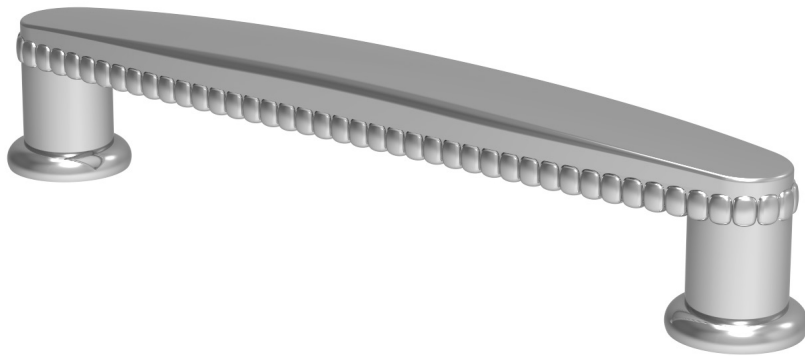

LOWE HARDWARE

No. 7690

*Available in all of our yacht quality finishes.*

• DESIGNED, MANUFACTURED & HAND FINISHED IN MAINE SINCE 1977 •

73 SPRING STREET NEW YORK, NY 10012 (212) 390-0660

WWW.LOWE-HARDWARE.COM