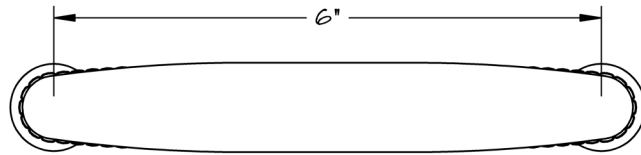

LOWE HARDWARE

No. 7690

*Available in all of our yacht quality finishes.*

• DESIGNED, MANUFACTURED & HAND FINISHED IN MAINE SINCE 1977 •

73 SPRING STREET NEW YORK, NY 10012 (212) 390-0660

WWW.LOWE-HARDWARE.COM