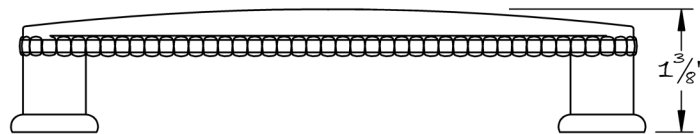

LOWE HARDWARE

No. 7690

*Available in all of our yacht quality finishes.*

• DESIGNED, MANUFACTURED & HAND FINISHED IN MAINE SINCE 1977 •

73 SPRING STREET NEW YORK, NY 10012 (212) 390-0660

WWW.LOWE-HARDWARE.COM