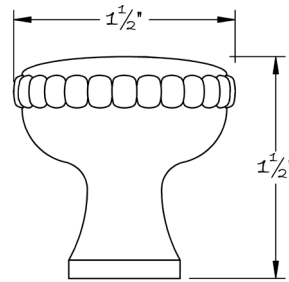

LOWE HARDWARE

No. 5590

---

*Available in all of our yacht quality finishes.*

• DESIGNED, MANUFACTURED & HAND FINISHED IN MAINE SINCE 1977 •

73 SPRING STREET NEW YORK, NY 10012 (212) 390-0660

WWW.LOWE-HARDWARE.COM