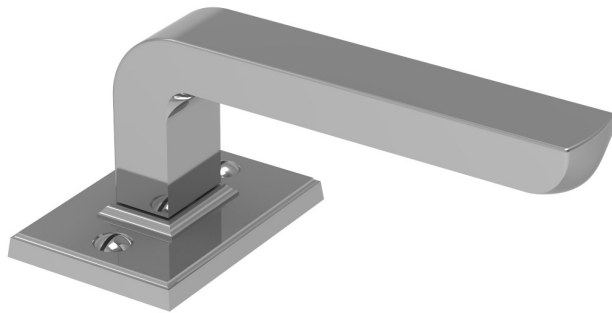

LOWE HARDWARE

No. 6605

*Available in all of our yacht quality finishes.*

• DESIGNED, MANUFACTURED & HAND FINISHED IN MAINE SINCE 1977 •

73 SPRING STREET NEW YORK, NY 10012 (212) 390-0660

WWW.LOWE-HARDWARE.COM