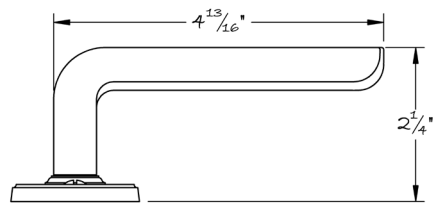

LOWE HARDWARE

No. 6605

*Available in all of our yacht quality finishes.*

• DESIGNED, MANUFACTURED & HAND FINISHED IN MAINE SINCE 1977 •

73 SPRING STREET NEW YORK, NY 10012 (212) 390-0660

WWW.LOWE-HARDWARE.COM