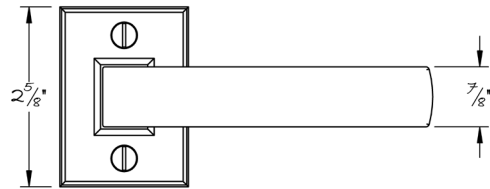

LOWE HARDWARE

No. 6605

*Available in all of our yacht quality finishes.*

• DESIGNED, MANUFACTURED & HAND FINISHED IN MAINE SINCE 1977 •

73 SPRING STREET NEW YORK, NY 10012 (212) 390-0660

WWW.LOWE-HARDWARE.COM