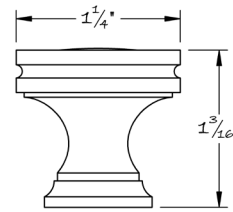

LOWE HARDWARE

No. 5110

---

*Available in all of our yacht quality finishes.*

• DESIGNED, MANUFACTURED & HAND FINISHED IN MAINE SINCE 1977 •

73 SPRING STREET NEW YORK, NY 10012 (212) 390-0660

WWW.LOWE-HARDWARE.COM