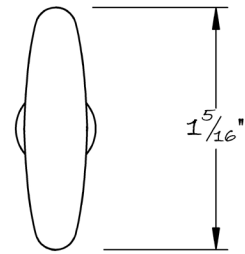

LOWE HARDWARE

No. 5085LP

---

*No. 5085LP is a low profile version of our 5085 classic American anchor thumbturn.*

*Available in any of our yacht-quality electroplated or patinated finishes.*

• DESIGNED, MANUFACTURED & HAND FINISHED IN MAINE SINCE 1977 •