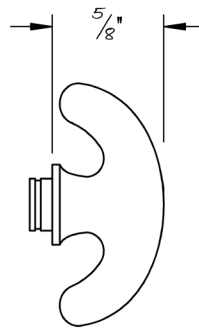

LOWE HARDWARE

No. 5085LP

---

*No. 5085LP is a low profile version of our 5085 classic American anchor thumbturn.*

*Available in any of our yacht-quality electroplated or patinated finishes.*

• DESIGNED, MANUFACTURED & HAND FINISHED IN MAINE SINCE 1977 •