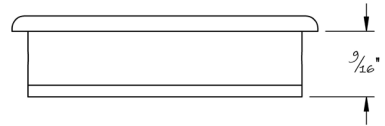

LOWE HARDWARE

No. 3121

---

*Available in all of our yacht quality finishes.*

• DESIGNED, MANUFACTURED & HAND FINISHED IN MAINE SINCE 1977 •

73 SPRING STREET NEW YORK, NY 10012 (212) 390-0660

WWW.LOWE-HARDWARE.COM