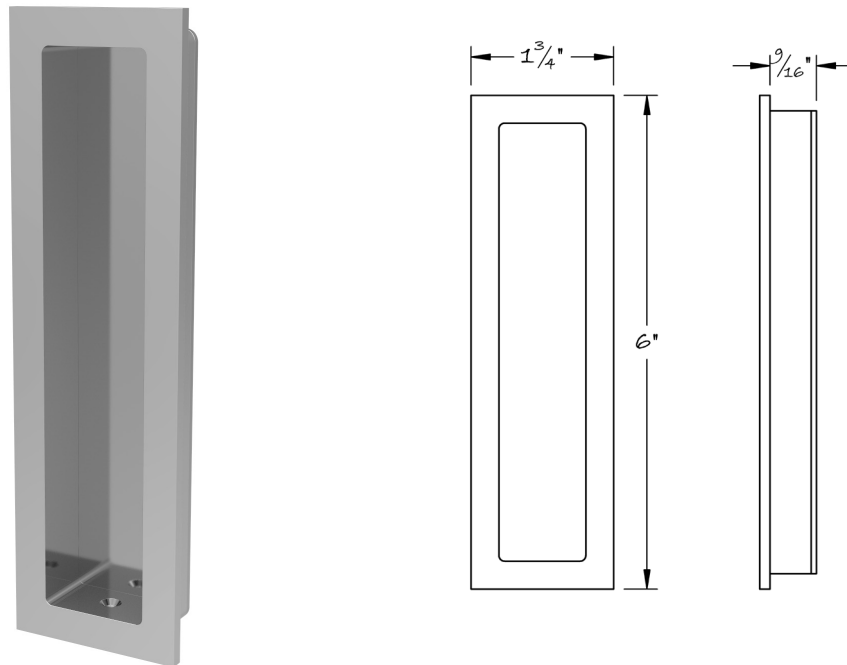

LOWE HARDWARE

No. 3120

---

*Available in all of our yacht quality finishes.*

• DESIGNED, MANUFACTURED & HAND FINISHED IN MAINE SINCE 1977 •

73 SPRING STREET NEW YORK, NY 10012 (212) 390-0660

WWW.LOWE-HARDWARE.COM