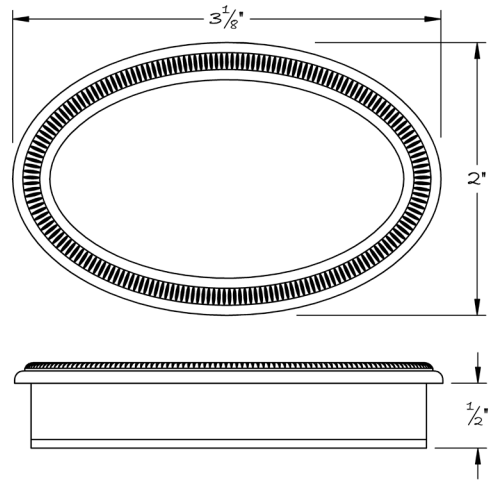

LOWE HARDWARE

No. 3106S

---

*Available in all of our yacht quality finishes.*

• DESIGNED, MANUFACTURED & HAND FINISHED IN MAINE SINCE 1977 •

73 SPRING STREET NEW YORK, NY 10012 (212) 390-0660

WWW.LOWE-HARDWARE.COM