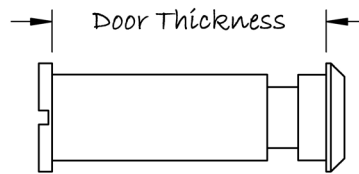

LOWE HARDWARE

No. 1061

---

*1061 Door Viewer*

*Available in all of our yacht quality finishes.*

• DESIGNED, MANUFACTURED & HAND FINISHED IN MAINE SINCE 1977 •

73 SPRING STREET NEW YORK, NY 10012 (212) 390-0660