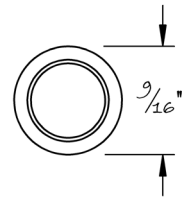

LOWE HARDWARE

No. 1061

---

*1061 Door Viewer*

*Available in all of our yacht quality finishes.*

• DESIGNED, MANUFACTURED & HAND FINISHED IN MAINE SINCE 1977 •

73 SPRING STREET NEW YORK, NY 10012 (212) 390-0660