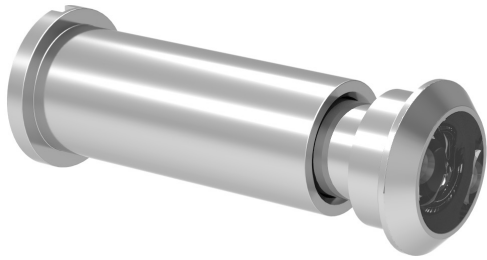

LOWE HARDWARE

No. 1061

---

*1061 Door Viewer*

*Available in all of our yacht quality finishes.*

• DESIGNED, MANUFACTURED & HAND FINISHED IN MAINE SINCE 1977 •

73 SPRING STREET NEW YORK, NY 10012 (212) 390-0660